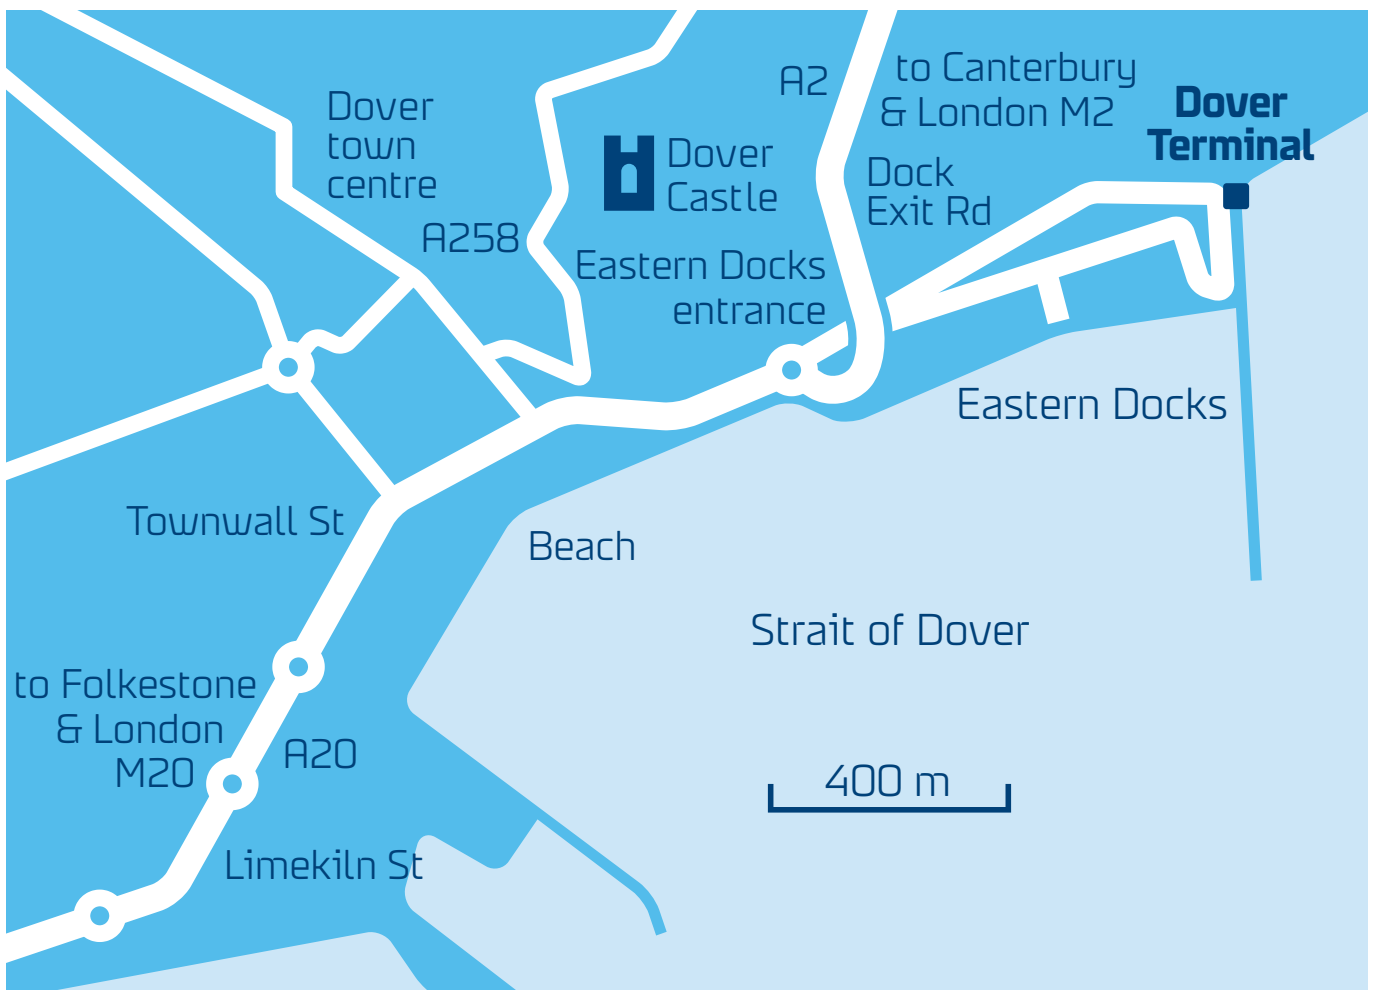

# DOVER TERMINAL DIRECTIONAL MAP

## Directions to Dover Terminal (GPS: 51°07.588N 001°19.624E)

- Follow the signs to Dover Eastern Docks, then follow the Norfolkline signs to the check-in booth.