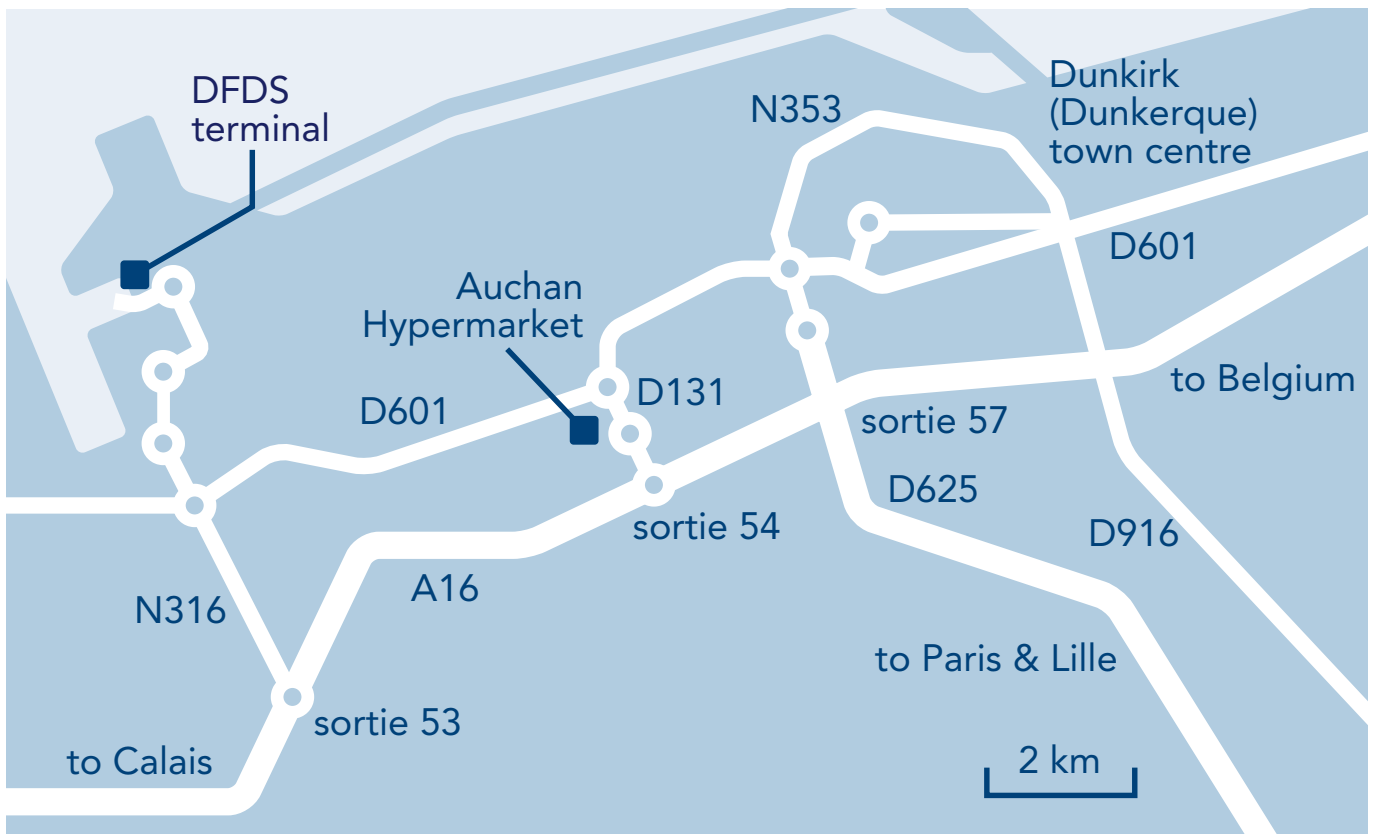

Dunkerque terminal

Directional map

Directions to Dunkerque Terminal (GPS: 51°01.261N 002°11.868E)

- From A25 Lille: Join the A16, direction Calais.
- From A16 Dunkerque/Belgium: Take exit 53 (24). Follow signs 'Port Rapide/Car Ferry'.
- From St Omer: The D600 crosses the A16 direct to the Terminal.
- From Dunkerque Centre: Follow signs for Calais - either A16 to exit 53 (24) or on RN1 follow signs to 'Loon Plage/Car Ferry'.