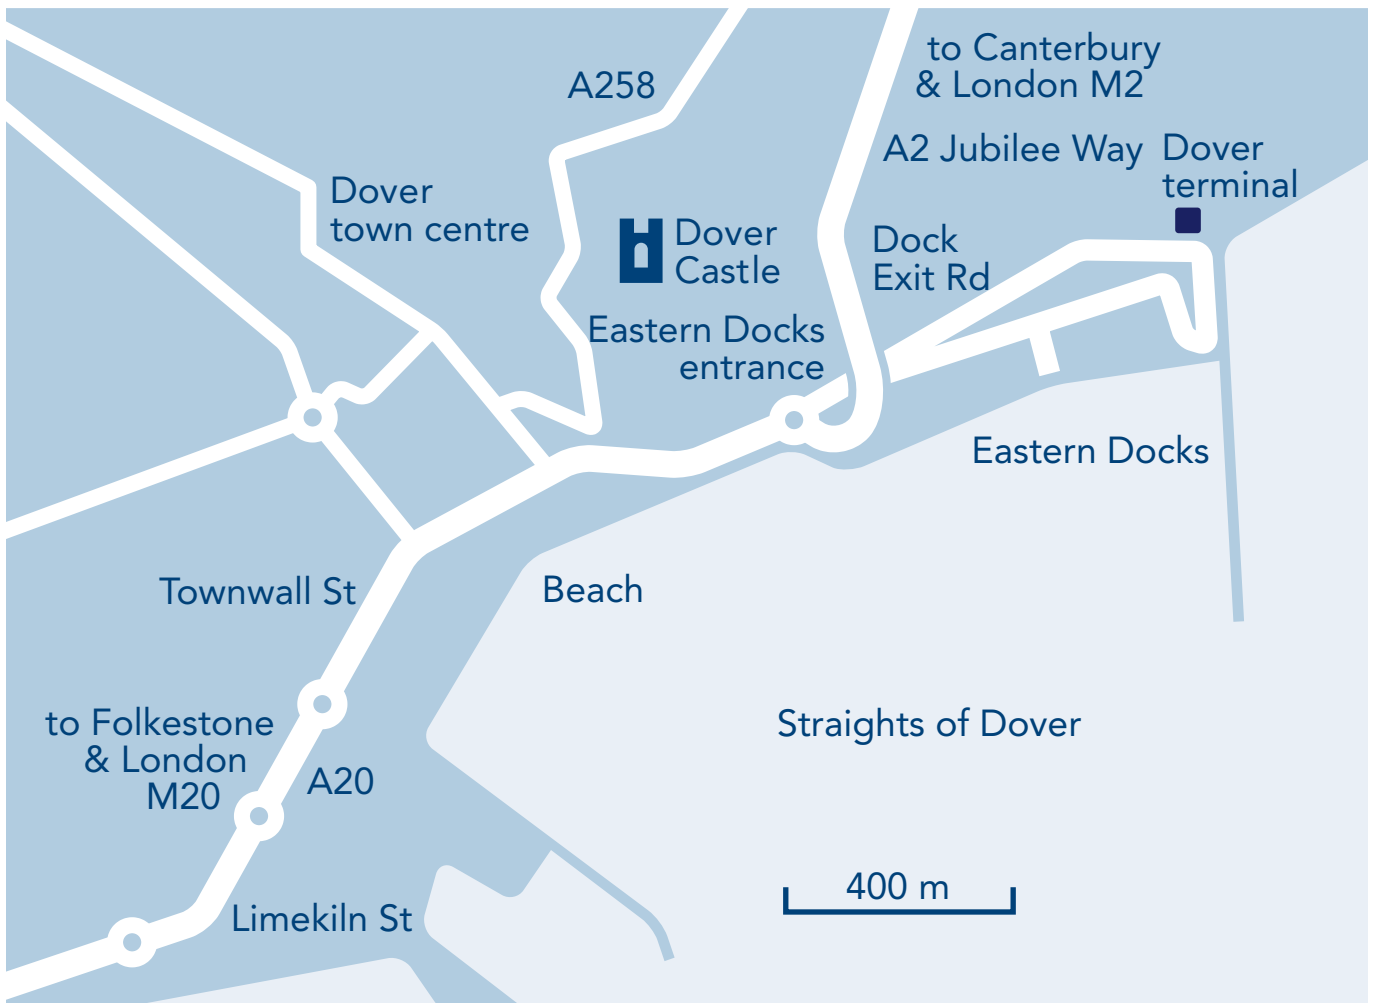

Dover terminal

Directional map

Directions to Dover Terminal

(GPS: 51°07.588N 001°19.624E)

- Follow the signs to Dover Eastern Docks, then follow the Norfolkline signs to the check-in booth.

Passenger Booking Centre