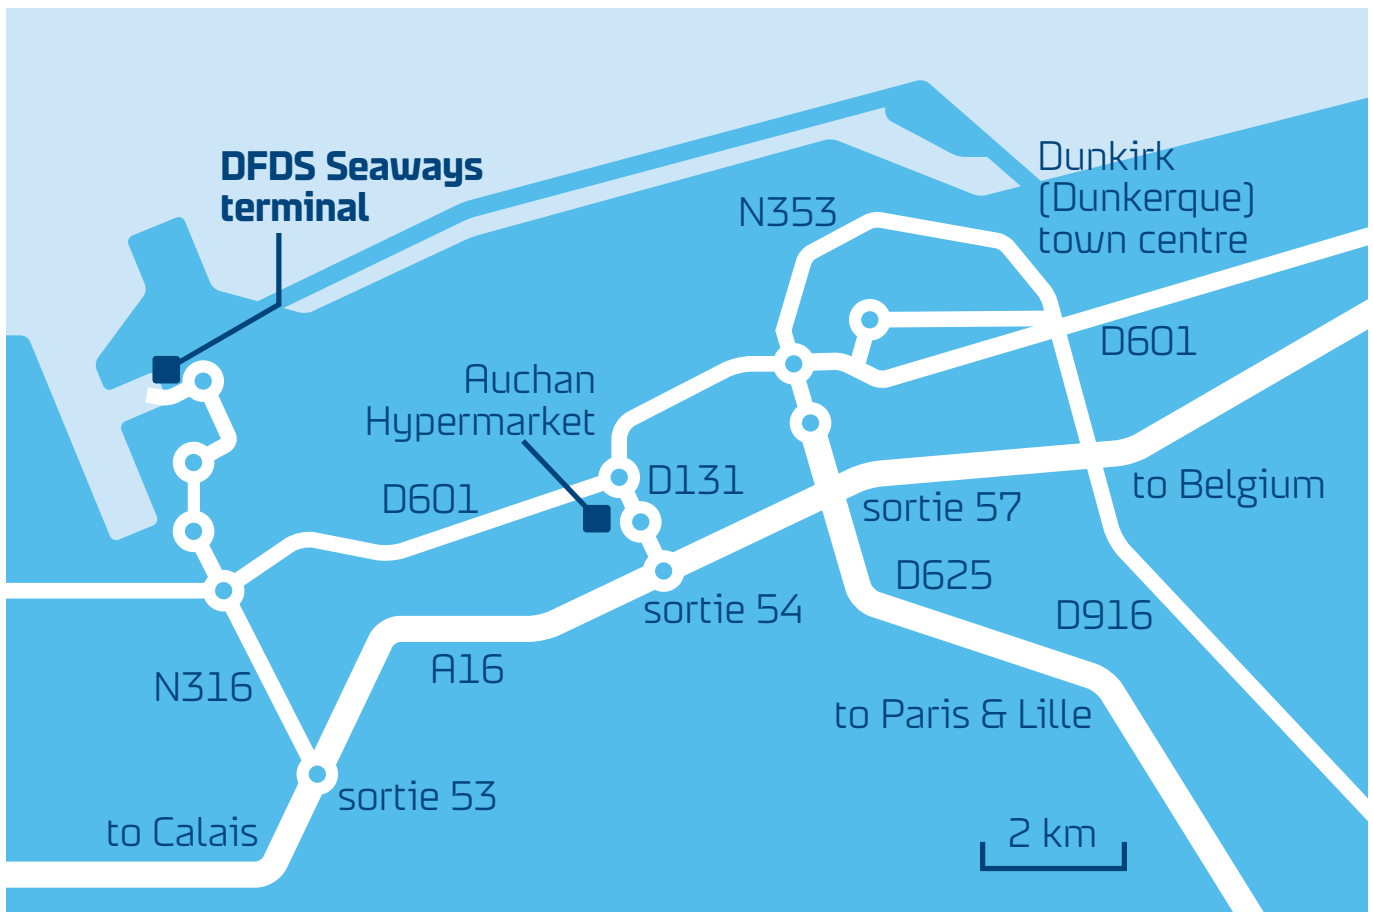

# DUNKIRK TERMINAL

## DIRECTIONAL MAP

### Directions to Dunkirk Terminal (GPS: 51°01.261N 002°11.868E)

- From A25 Lille: Join the A16, direction Calais.
- From A16 Dunkirk/Belgium: Take exit 53 Follow signs 'Port Rapide/Car Ferry'.
- From St Omer: The D600 crosses the A16 direct to the Terminal.
- From Dunkirk Centre: Follow signs for Calais - either A16 to exit 53 or on RN1 follow signs to 'Loon Plage/Car Ferry'.