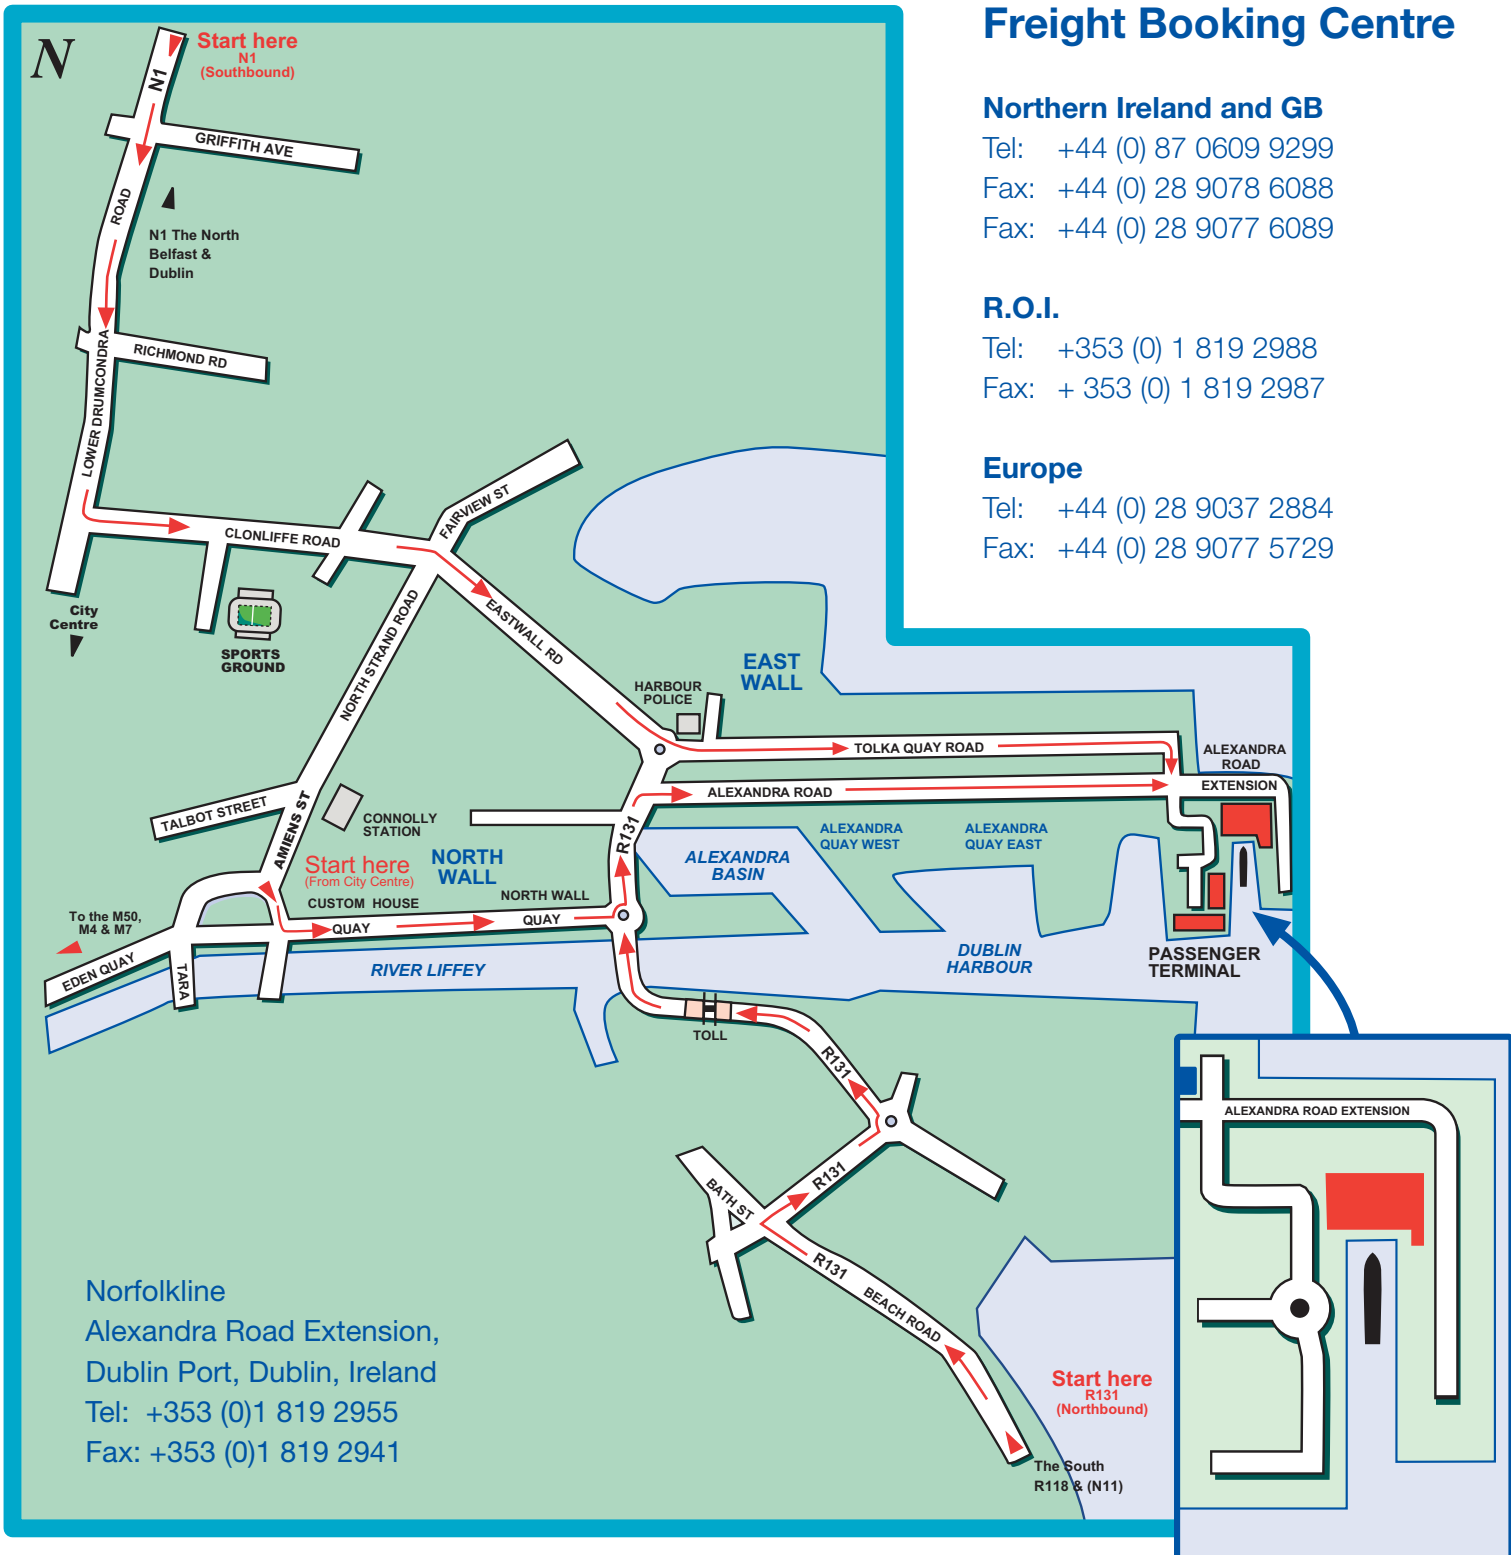

DUBLIN TERMINAL DIRECTIONAL MAP

Freight Booking Centre

Northern Ireland and GB

Tel: +44 (0) 87 0609 9299

Fax: +44 (0) 28 9078 6088

Fax: +44 (0) 28 9077 6089

R.O.I.

Tel: +353 (0) 1 819 2988

Fax: +353 (0) 1 819 2987

Europe

Tel: +44 (0) 28 9037 2884

Fax: +44 (0) 28 9077 5729

Norfolkline
 Alexandra Road Extension,
 Dublin Port, Dublin, Ireland
 Tel: +353 (0)1 819 2955
 Fax: +353 (0)1 819 2941

Start here
 R131
 (Northbound)

The South
 R118 & (N11)