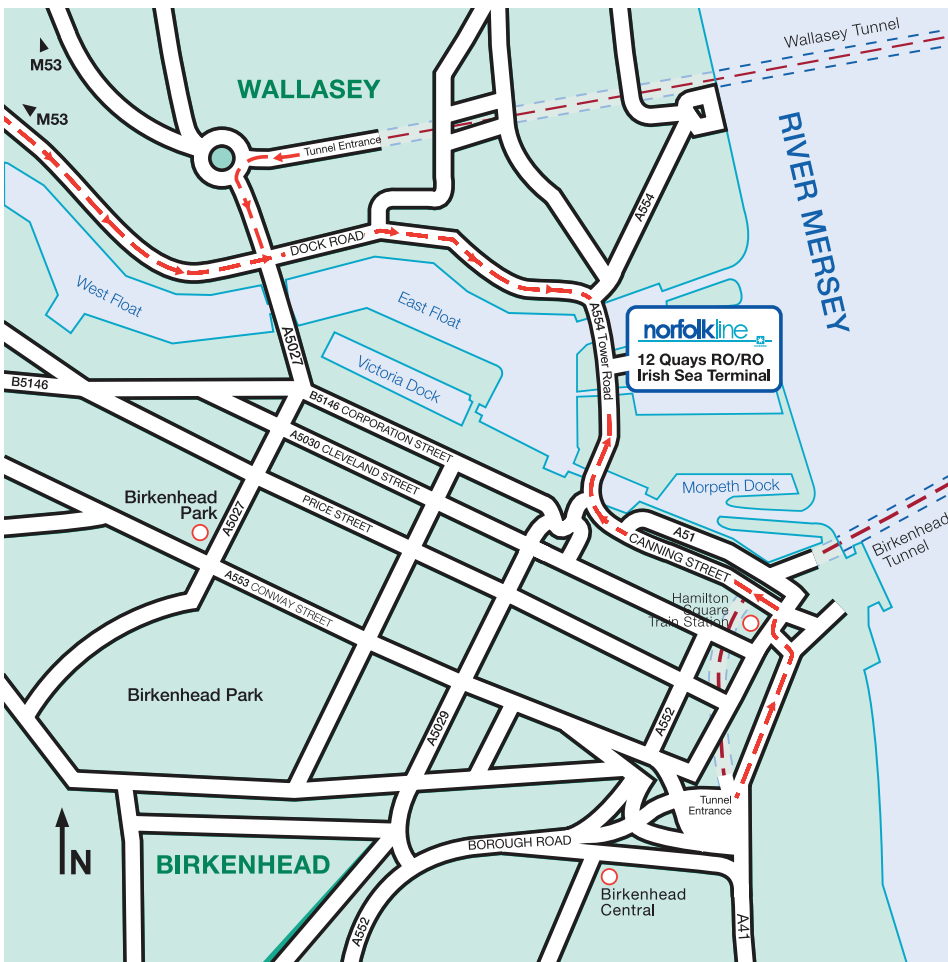

norfolkline

MAERSK

LIVERPOOL TERMINAL DIRECTIONAL MAP

Passenger Booking Centre

Northern Ireland and GB Tel: +44 (0) 87 0600 4321

R.O.I. Tel: +353 (0) 1 819 2999

Opening Times:

Mon-Fri: 08:00 - 20:00 Sat-Sun: 09:00-17:00