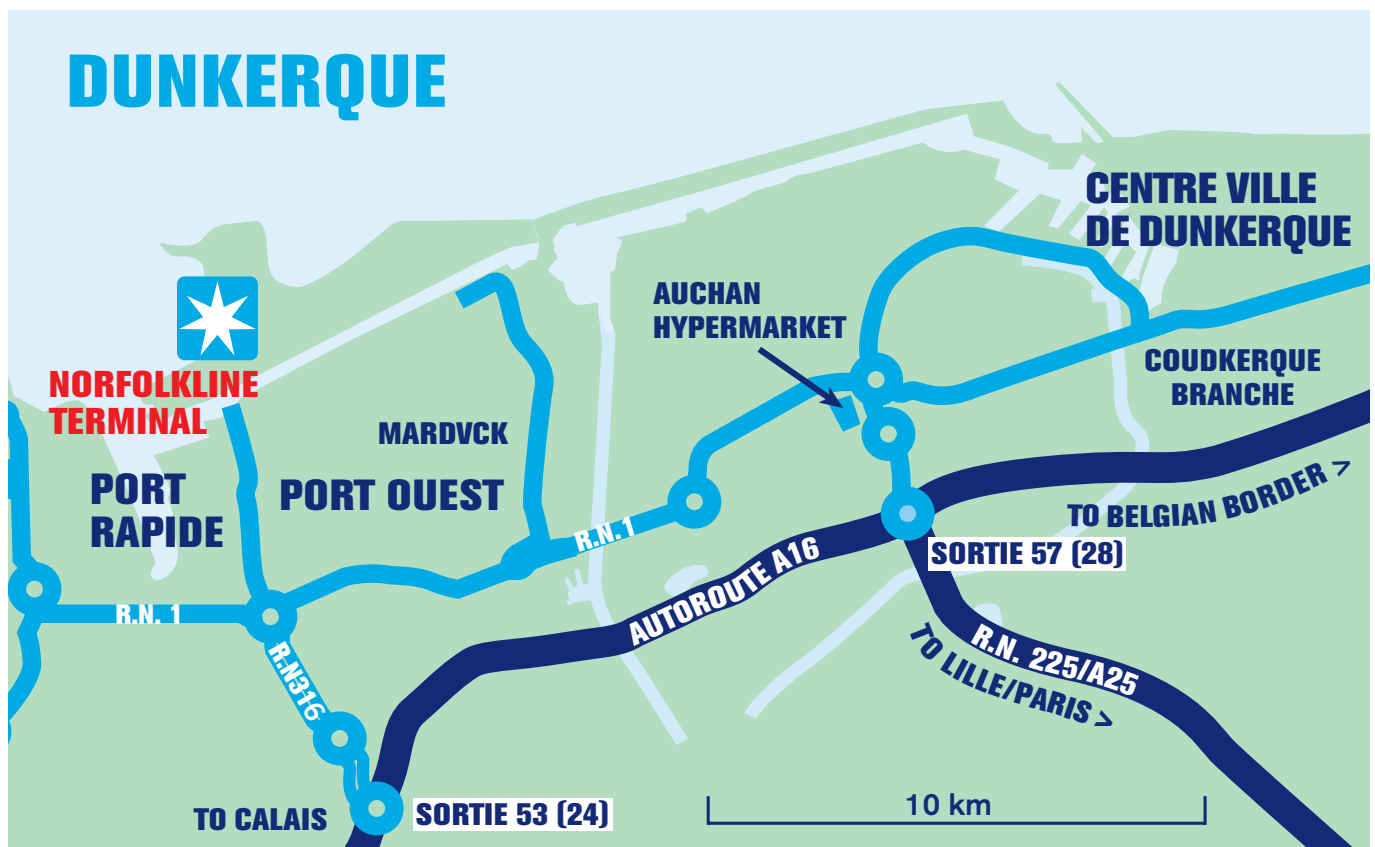

DUNKERQUE TERMINAL

DIRECTIONAL MAP

Directions to Dunkerque Terminal

- From A25 Lille: Join the A16, direction Calais.
- From A16 Dunkerque/Belgium: Take exit 53 (24). Follow signs 'Port Rapide/Car Ferry'.
- From St Omer: The D600 crosses the A16 direct to the Terminal.
- From Dunkerque Centre: Follow signs for Calais – either A16 to exit 53 (24) or on RN1 follow signs to 'Loon Plage/Car Ferry'.

Passenger Booking Centre

Tel: +44 870 870 10 20 (08.00 - 20.00 hours)
+44 1304 218400 (at all other times)

Norfolkline
Terminal Roulier du Port Quest
F59279 Loon-Plage
Dunkerque, France
Tel: +33 3 28 289550
Fax: +33 3 28 289544
Email: doverpax@norfolkline.com