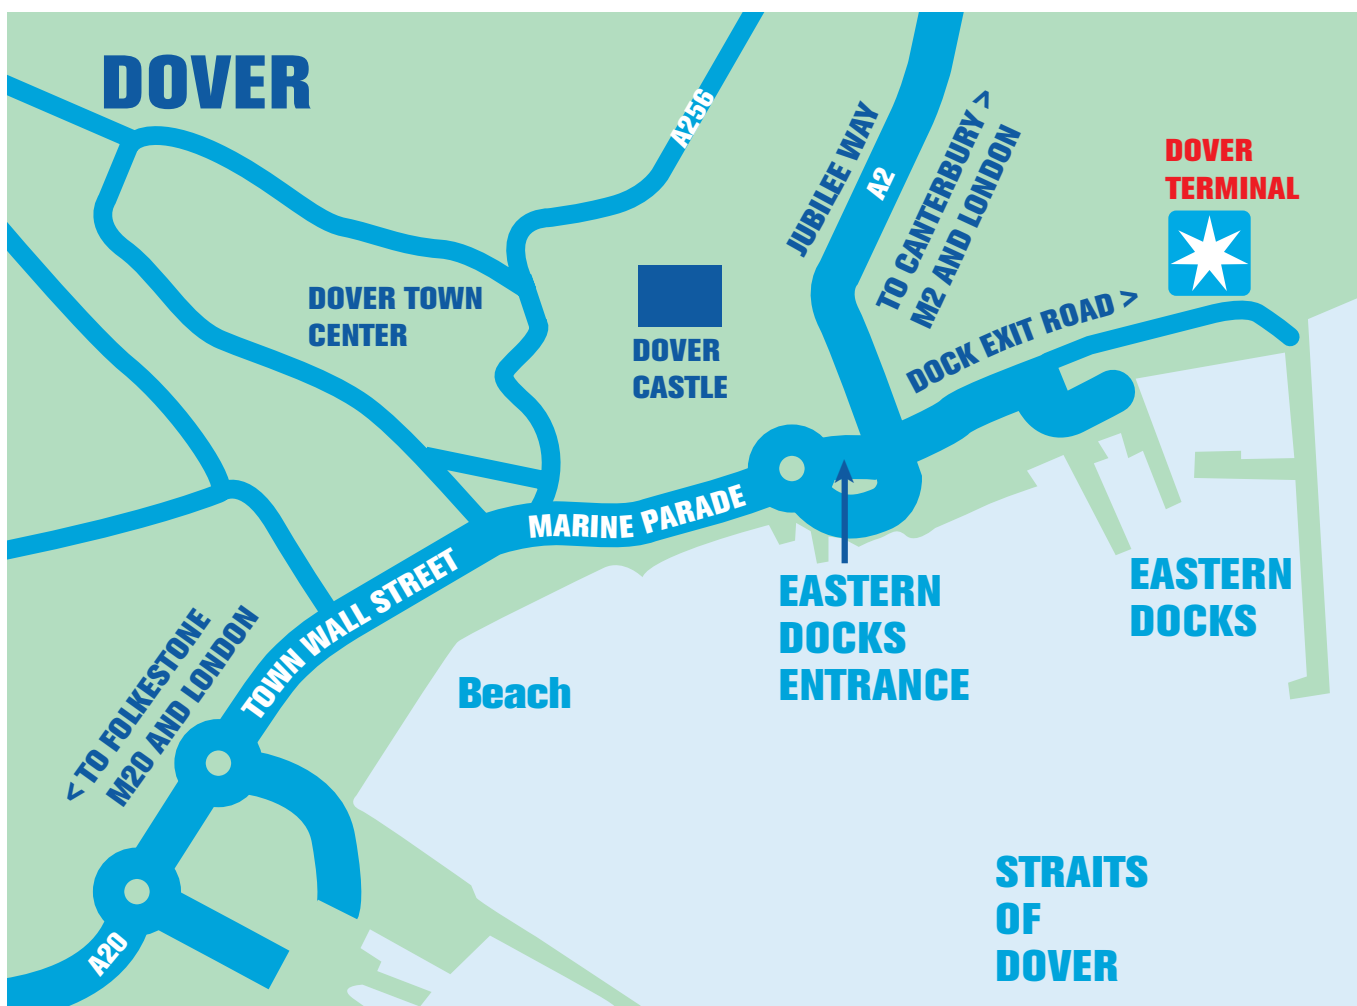

norfolkline.com

DOVER - DUNKERQUE FERRIES

DOVER TERMINAL

DIRECTIONAL MAP

Directions to Dover Terminal

- Follow the signs to Dover Eastern Docks, then follow the Norfolkline signs to the check-in booth.

Passenger Booking Centre

Tel: +44 (0) 870 870 10 20 (08.00 - 20.00 hours)
+44 (0) 1304 218400 (at all other times)

Norfolkline
Norfolk House
Eastern Docks
Dover, Kent CT16 1JA
Tel: +44 (0) 870 870 10 20
Fax: +44 (0) 130 421 84 20
Email: doverpax@norfolkline.com